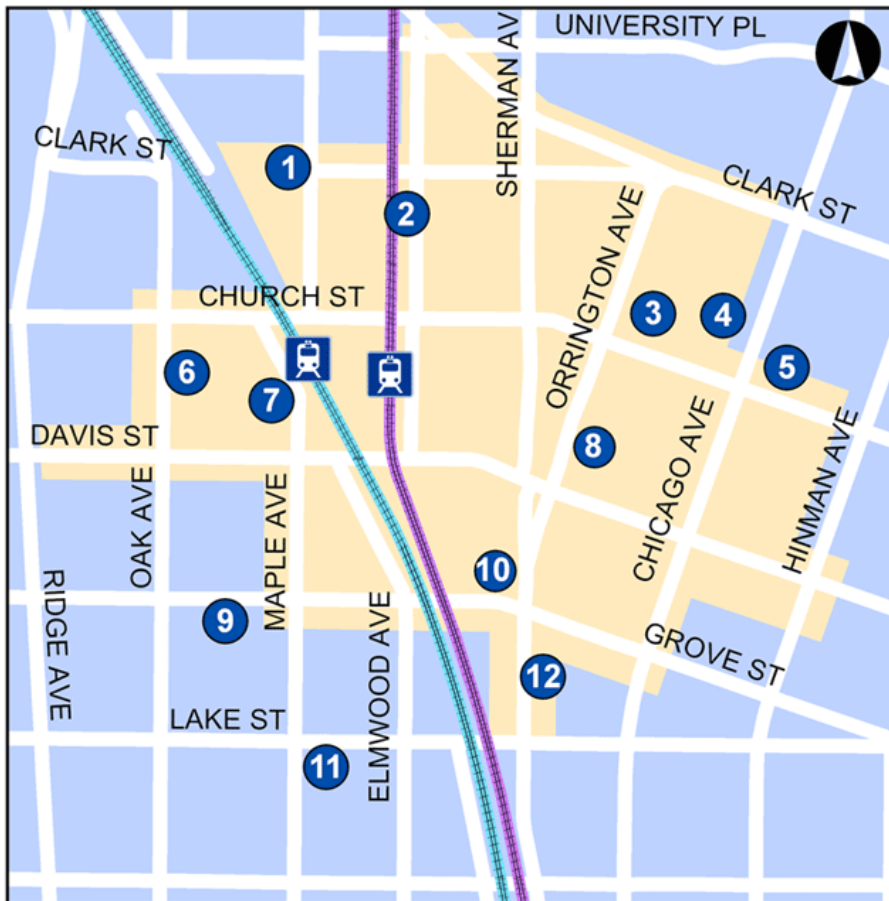

City of Evanston

FREE PARKING OPTIONS!

The parking garage at 1800 Maple Ave in Evanston offers **FREE** parking for the first hour. This parking garage is about 2 blocks from the Evanston Illinois workNet office and is an affordable and convenient alternative to metered parking.

1800 Maple Ave Self-Park (#1 on Map)

847.866-9240

Hours: 24/7 365 Days a year

First Hour: FREE

Sundays and Holidays; FREE

Directions: Enter from Maple Ave at Clark St. or University Pl.

Hourly Rates for City Garages

● Parking Lots 🚆 Train Stations 🟡 Extended Meter Hours

**** On the map, the Illinois workNet office is located next to #7.**