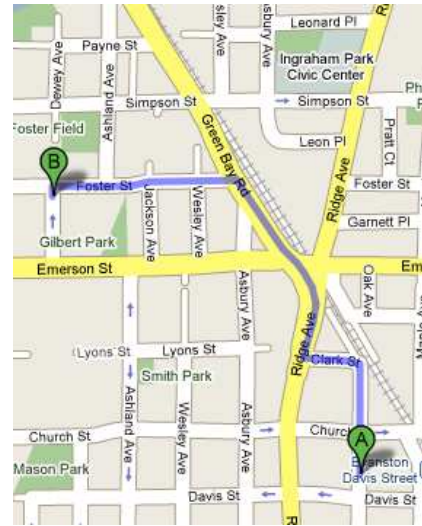

National Student Partnerships

Is Moving!
New Address:
1932 Dewey Avenue

Starting March 2nd 2009:
Located on 3rd Floor of
Faith Temple Church
Phone: 847.491.6707
Fax: 847.491.6704
Stop On Bus Line #93
(Davis Station to Emerson & Dewey)