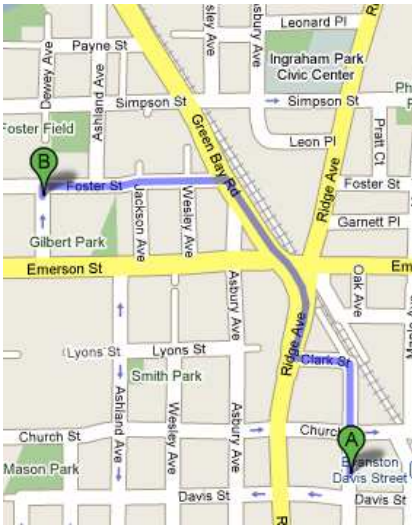

National Student Partnerships

Is Moving!
New Address:
1932 Dewey Avenue

Starting March 2nd 2009:
Located on 3rd Floor of
Faith Temple Church
Phone: 847.491.6707
Fax: 847.491.6704
Stop On Bus Line #93
(Davis Station to Emerson & Dewey)