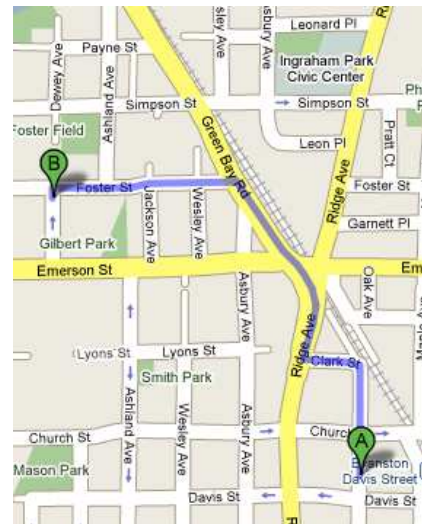

National Student Partnerships

Is Moving!
New Address:
1932 Dewey Avenue

Starting March 2nd 2009:
Located on 3rd Floor of
Faith Temple Church
Phone: 847.491.6707
Fax: 847.491.6704
Stop On Bus Line #93
(Davis Station to Emerson & Dewey)