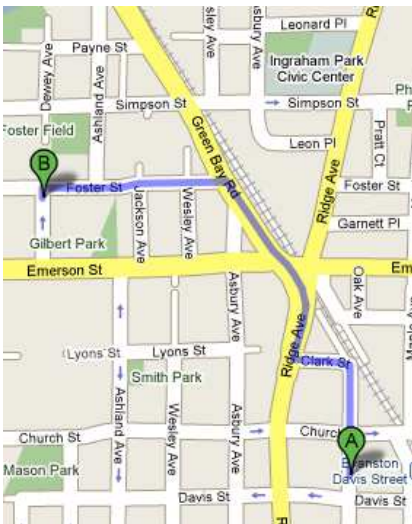

National Student Partnerships

Is Moving!
New Address:
1932 Dewey Avenue

Starting March 2nd 2009:
Located on 3rd Floor of
Faith Temple Church
Phone: 847.491.6707
Fax: 847.491.6704
Stop On Bus Line #93
(Davis Station to Emerson & Dewey)